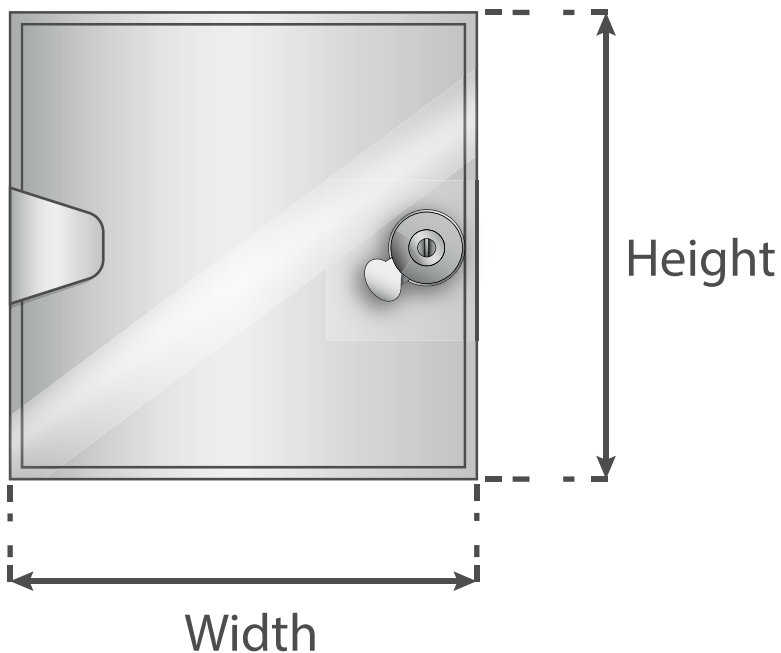

# Rectangular Access Doors

## Description

Rectangular Insulated Access Door with knock over tabs for fast and simple installation. No rivets or drilling required.

## Dimensions

<b>WIDTH x HEIGHT (mm)</b>
100 x 100
100 x 150
150 x 150
150 x 300
200 x 200
200 x 400
250 x 250
300 x 200
300 x 300
300 x 450
350 x 350
400 x 300
400 x 400
450 x 450
500 x 500
600 x 400